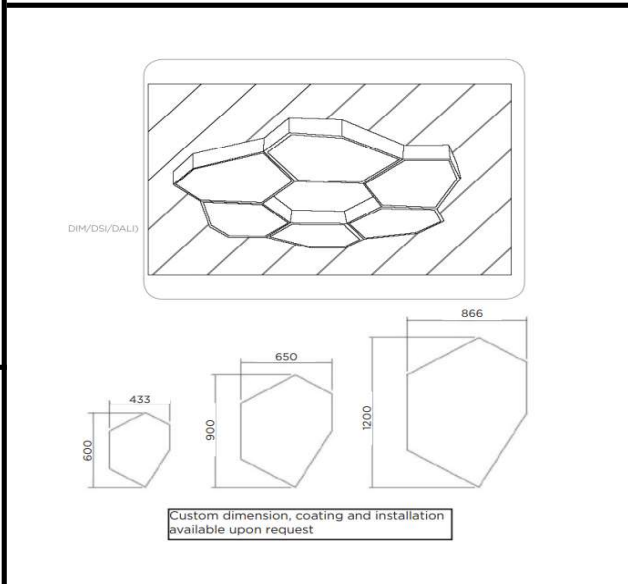

Sovitron Interior Pvt.Ltd.

<b>Model Name</b>	Irregular Hexagon Surface /DLAIRHXDSD-35
<b>Description</b>	Architectural Light

Technical description	Image
-----------------------	-------

<b>Dimension</b>	Custom Dimension
<b>Frame</b>	Aluminium
<b>Color Tempertaure</b>	5700K
<b>Power</b>	50W
<b>Total Luminous Flux</b>	5000 lm
<b>Efficacy</b>	100 lm/W
<b>IP rating</b>	50
<b>Color Rendering</b>	≥80
<b>Mounting</b>	Surface
<b>Optics</b>	White Opal Diffuser
<b>Dimming</b>	NON-Dimmable
<b>Operating Voltage</b>	220-240 VAC
<b>Standard Lifetime</b>	L70 minimum at 50,000 burning hours

**Dimension diagram**

**Remarks:-**

**Address: Plot #7 Saroorpur-Nangla Industrial Area,Ballabgarh-Sohna Road,Faridabad-121005**  
**Email: info@sovitron.com**